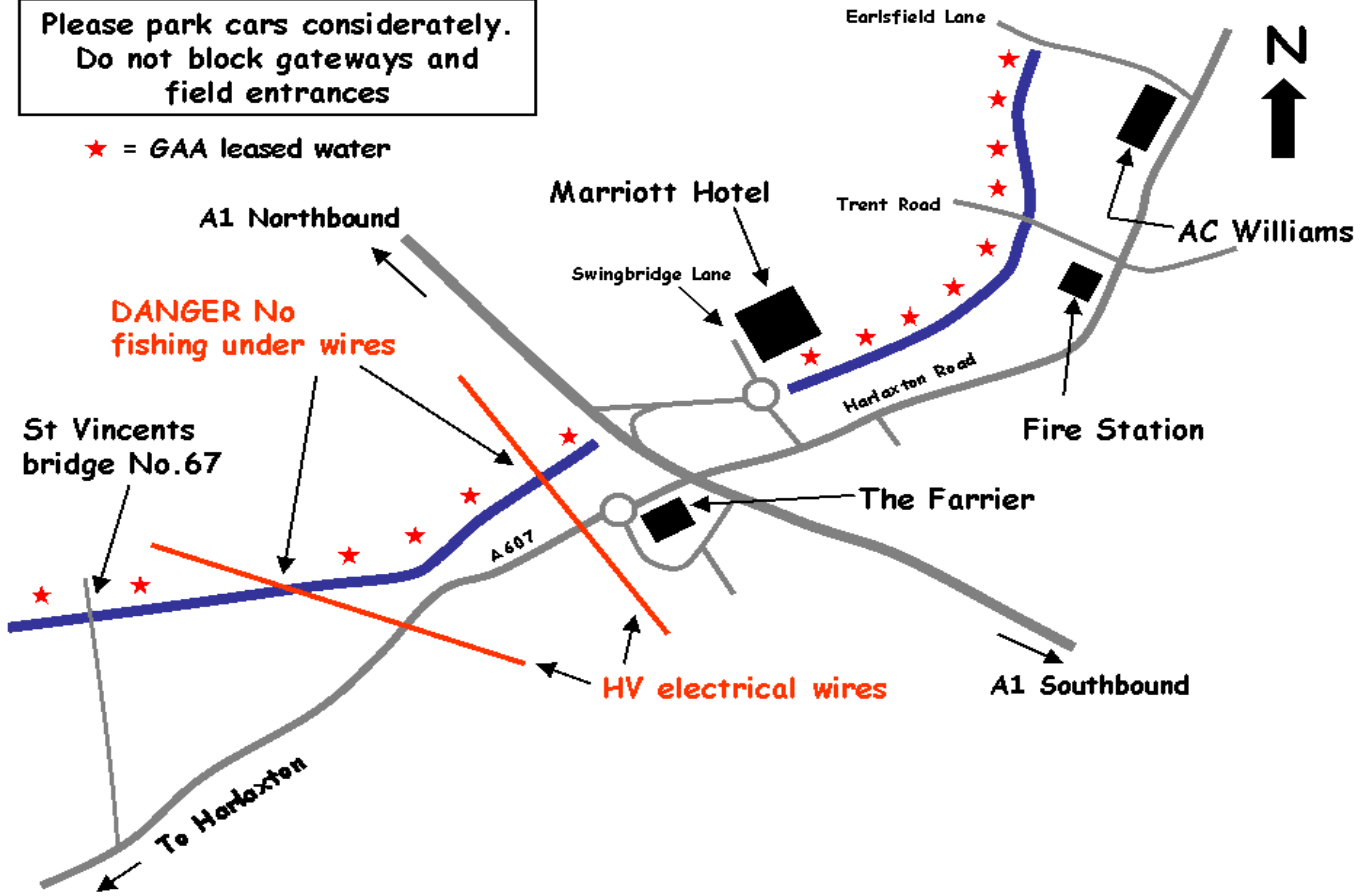

Please park cars considerately.
Do not block gateways and
field entrances

★ = GAA leased water

Casthorpe bridge No.64

DANGER
No
fishing
under
wires

HV electrical wires

DANGER No
fishing under wires

Denton bridge
No.65

Track

Track

To Barrowby

Harlaxton
bridge No.66

St Vincents
bridge No.67

To Grantham

★ = GAA leased water

Please park cars considerately.
Do not block gateways and
field entrances

Denton Village

To Melton Mowbray

A607

Harlaxton
Village

The Gregory Arms

The Drift